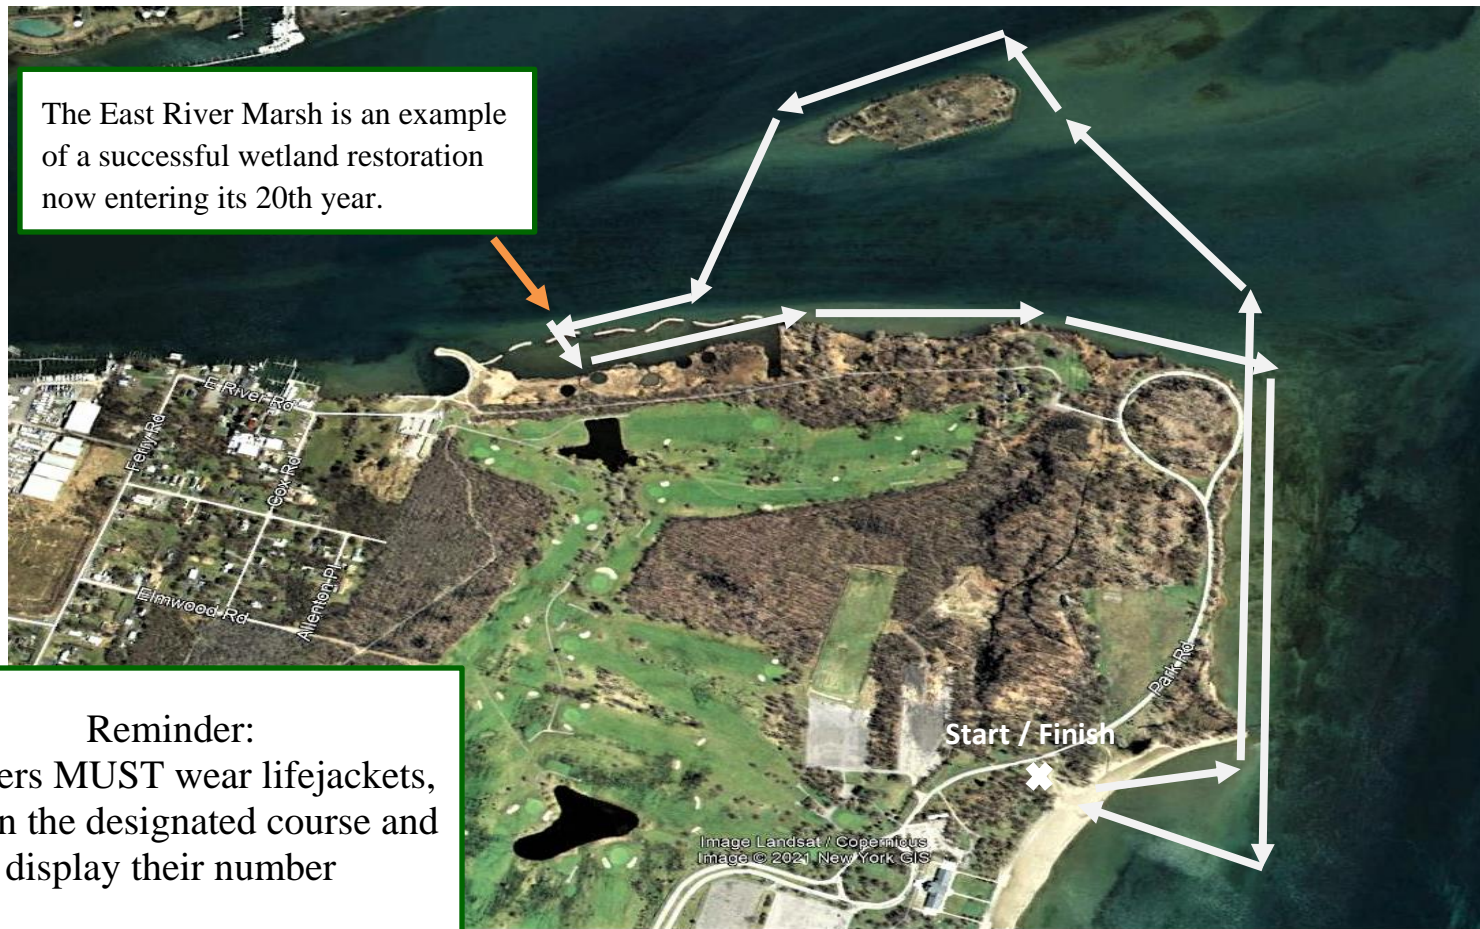

Paddles Up Niagara 2023

Early Morning Eco Tour Map

Start / Finish:

Two start times, 7:00 AM & 7:30 AM - Shelter 2B area at the end of the beach. The tour progresses east to the Motor Island Wildlife Management Area then on to the East River Marsh and back to the Paddles Up meeting area. The Motor Island Wildlife Management Area is home to the only colonial bird nesting area on the Niagara River. Paddlers here can observe the Great Blue Heron, Common Egret, Black Crowned Night Heron and Little Green Heron.

Course Length:

Approximately 3 miles, can take up to 2 hours