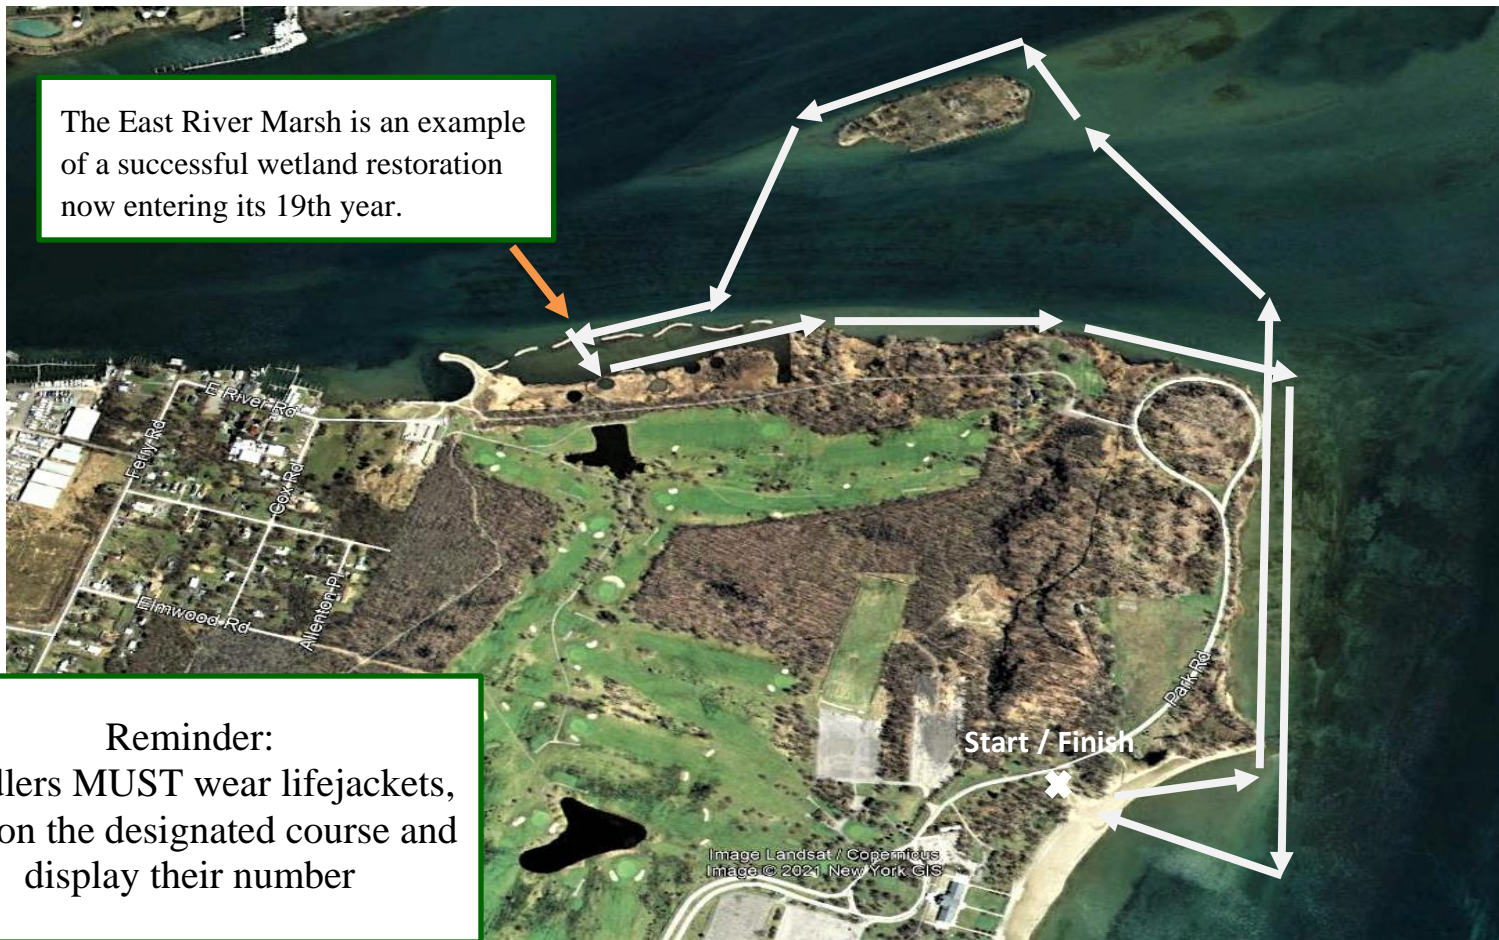

Paddles Up Niagara 2022

Early Morning Eco Tour Map

Start / Finish:

Three start times, 7:00 AM, 7:30 AM & 8:00 AM - Shelter 2B area at the end of the beach. The tour progresses east to the Motor Island Wildlife Management Area then on to the East River Marsh and back to the Paddles Up meeting area. The Motor Island Wildlife Management Area is home to the only colonial bird nesting area on the Niagara River. Paddlers here can observe the Great Blue Heron, Common Egret, Black Crowned Night Heron and Little Green Heron.

Course Length:

Approximately 3 miles